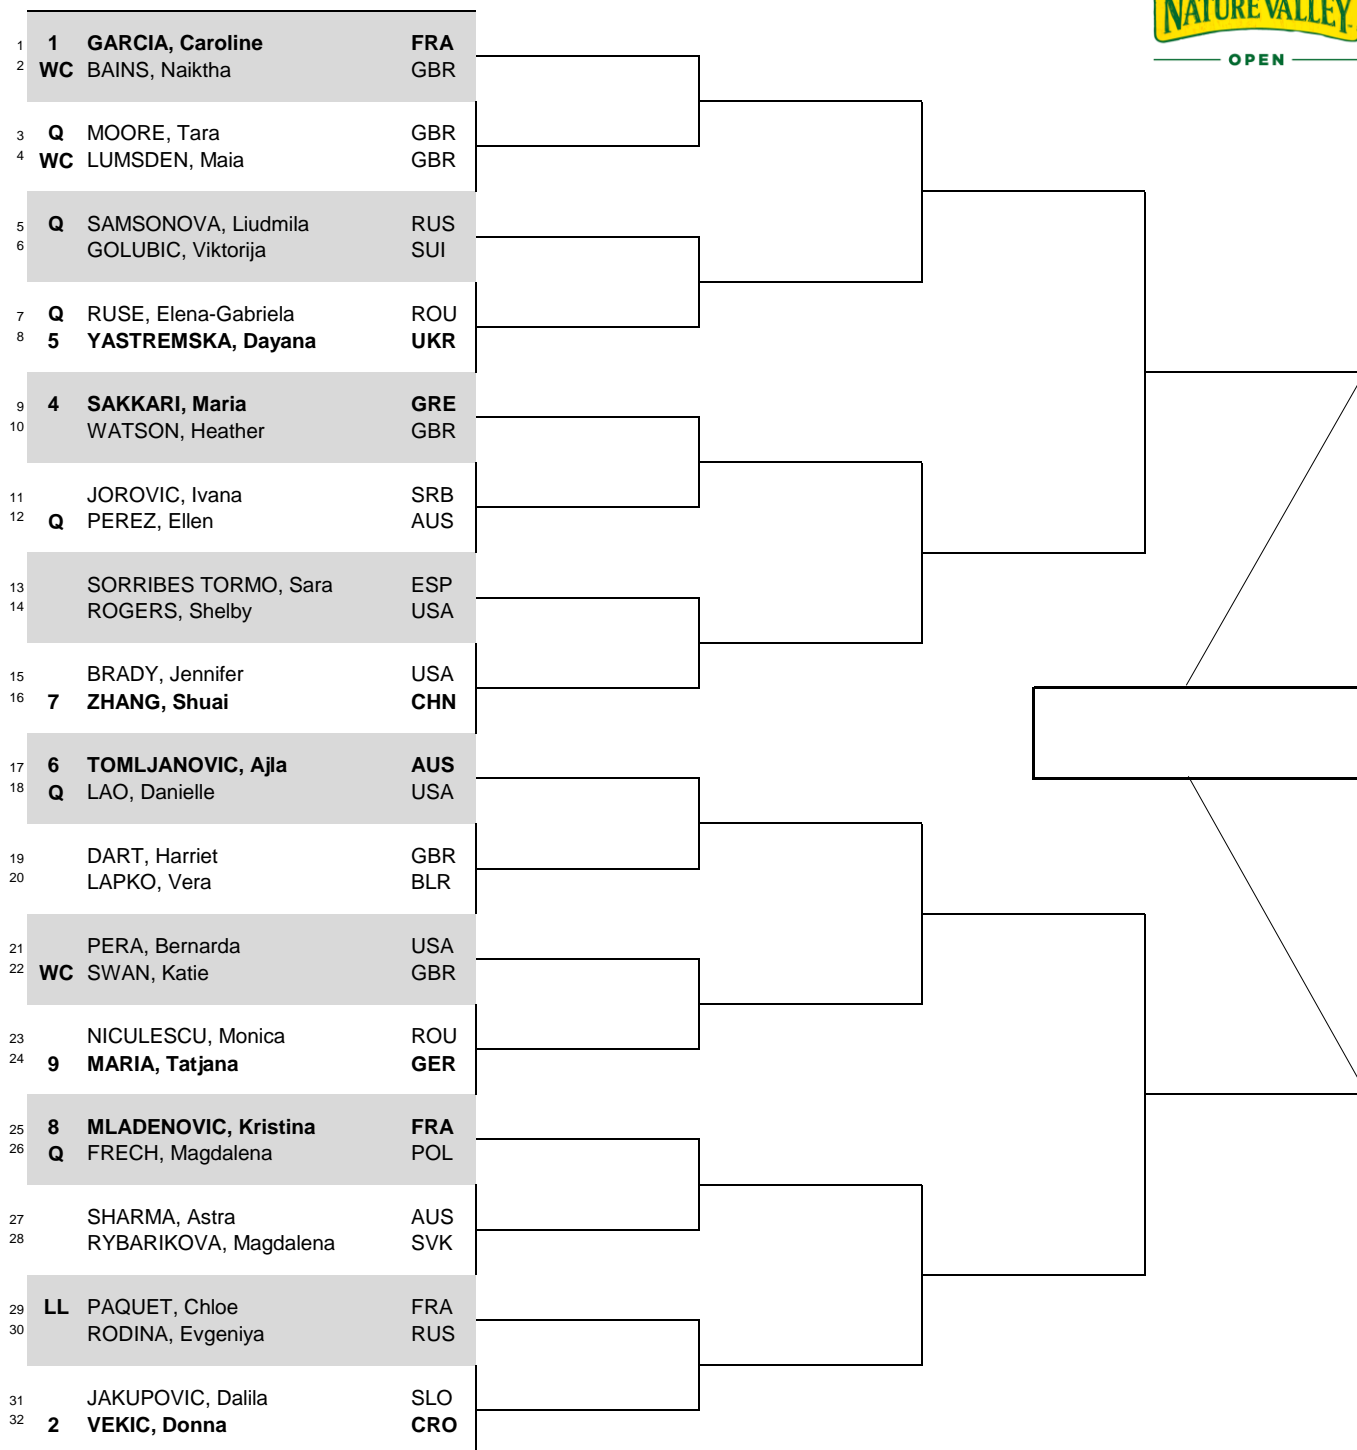

Revised

NATURE VALLEY OPEN NOTTINGHAM

CITY, COUNTRY
Nottingham, England

TOURNAMENT DATES
10-16 June 2019

SURFACE
Grass

TOTAL FINANCIAL COMMITMENT
\$250,000

MAIN DRAW SINGLES

WTA TOUR, Inc. © Copyright 2016

SEEDED PLAYERS		RANK	PRIZE MONEY		POINTS	ALTERNATES / LUCKY LOSERS	RETIREMENTS/WALKOVERS	
1	GARCIA, Caroline	22	WINNER	\$43,000	280	C. Paquet (LL)		
2	VEKIC, Donna	24	FINALIST	\$21,400	180			
3	PUTINTSEVA, Yulia	28	SEMI-FINALIST	\$11,500	110			
4	SAKKARI, Maria	30	QUARTER-FINALIST	\$6,175	60	WITHDRAWALS		
5	YASTREMSKA, Dayana	32	SECOND ROUND	\$3,400	30	Y. Putintseva (GI illness)		
6	TOMLJANOVIC, Ajla	47	FIRST ROUND	\$2,100	1			
7	ZHANG, Shuai	50	FOLLOW LIVE SCORING AT					
8	MLADENOVIC, Kristina	53	www.WTATENNIS.com					
LAST DIRECT ACCEPTANCE			NICULESCU - 128		WTA SUPERVISOR(S)		Donna Kelso	