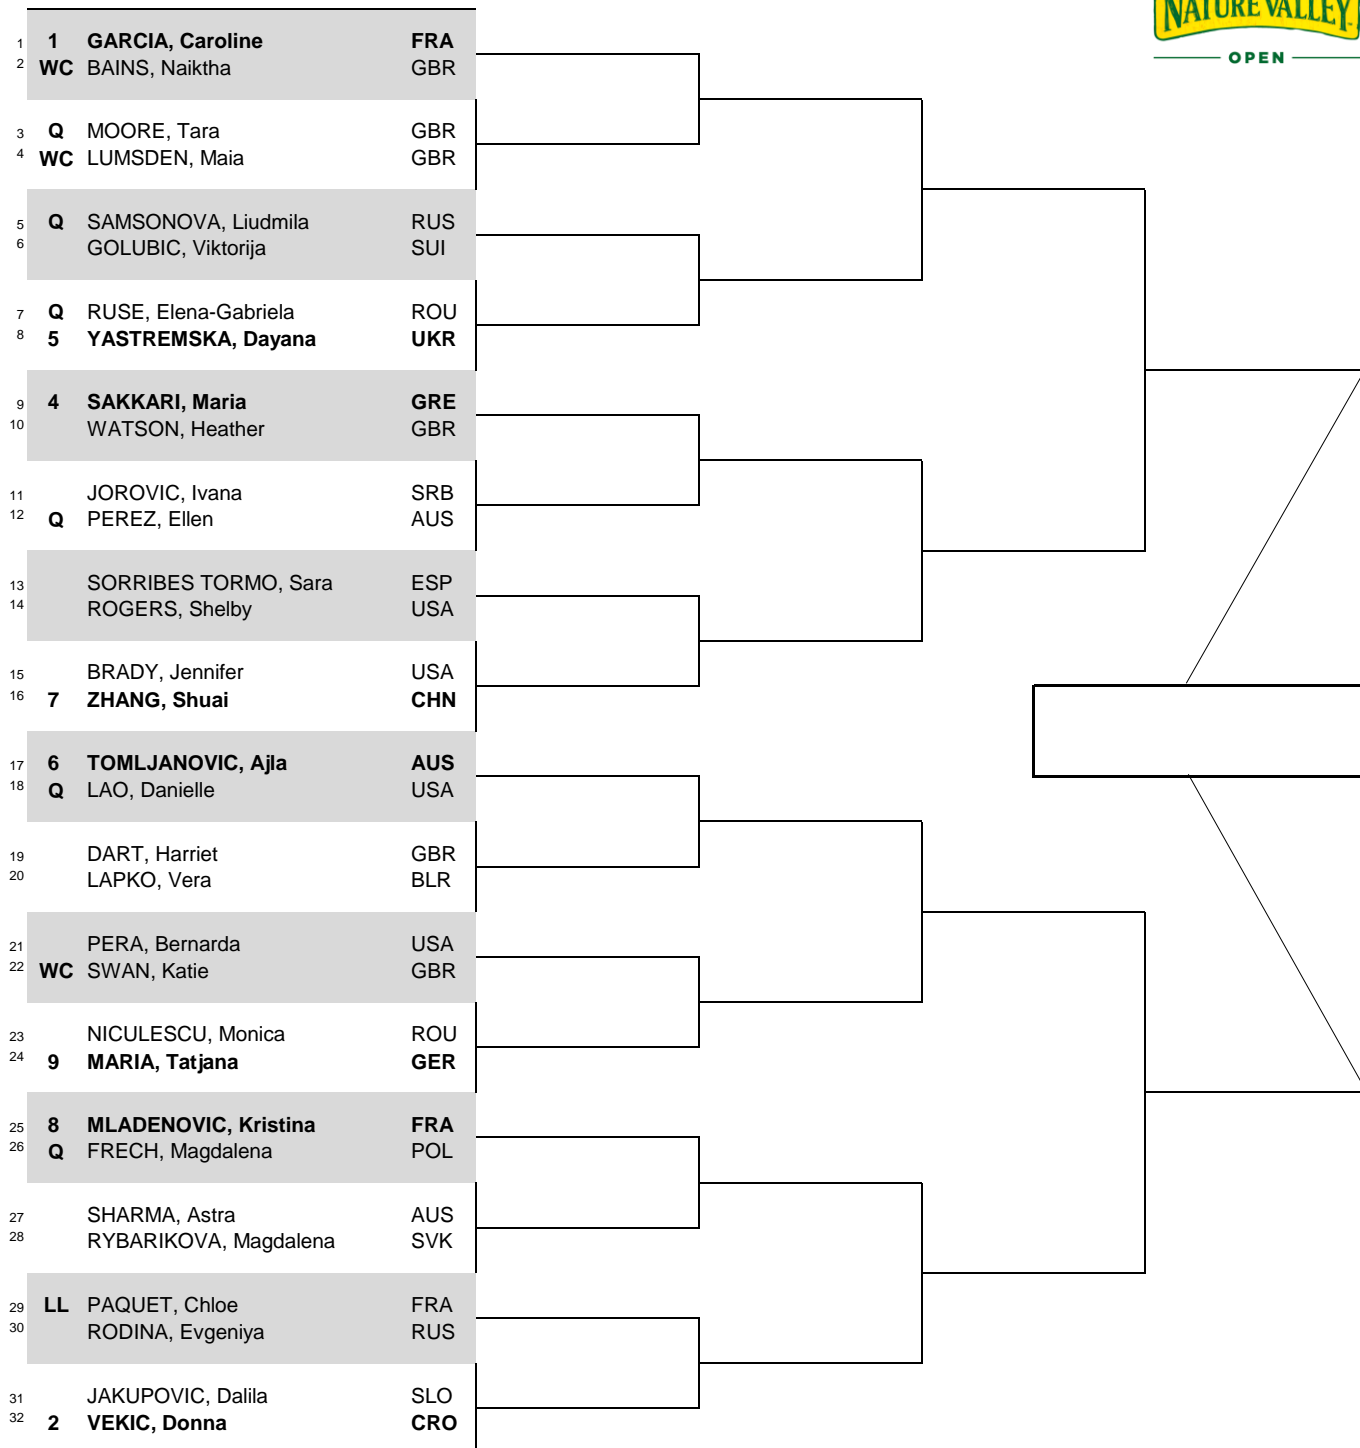

# NATURE VALLEY OPEN NOTTINGHAM

CITY, COUNTRY  
Nottingham, England

TOURNAMENT DATES  
10-16 June 2019

SURFACE  
Grass

TOTAL FINANCIAL COMMITMENT  
\$250,000

STATUS NAT MAIN DRAW SINGLES

WTA TOUR, Inc. © Copyright 2016

SEEDED PLAYERS	RANK	PRIZE MONEY	POINTS	ALTERNATES / LUCKY LOSERS	RETIREMENTS/WALKOVERS
1 GARCIA, Caroline	22	WINNER \$43,000	280	C. Paquet (LL)	
2 VEKIC, Donna	24	FINALIST \$21,400	180		
3 PUTINTSEVA, Yulia	28	SEMI-FINALIST \$11,500	110		
4 SAKKARI, Maria	30	QUARTER-FINALIST \$6,175	60	WITHDRAWALS	
5 YASTREMSKA, Dayana	32	SECOND ROUND \$3,400	30	Y. Putintseva (GI illness)	
6 TOMLJANOVIC, Ajla	47	FIRST ROUND \$2,100	1		
7 ZHANG, Shuai	50				
8 MLADENOVIC, Kristina	53				
FOLLOW LIVE SCORING AT www.WTATENNIS.com					
LAST DIRECT ACCEPTANCE		NICULESCU - 128		WTA SUPERVISOR(S) Donna Kelso	