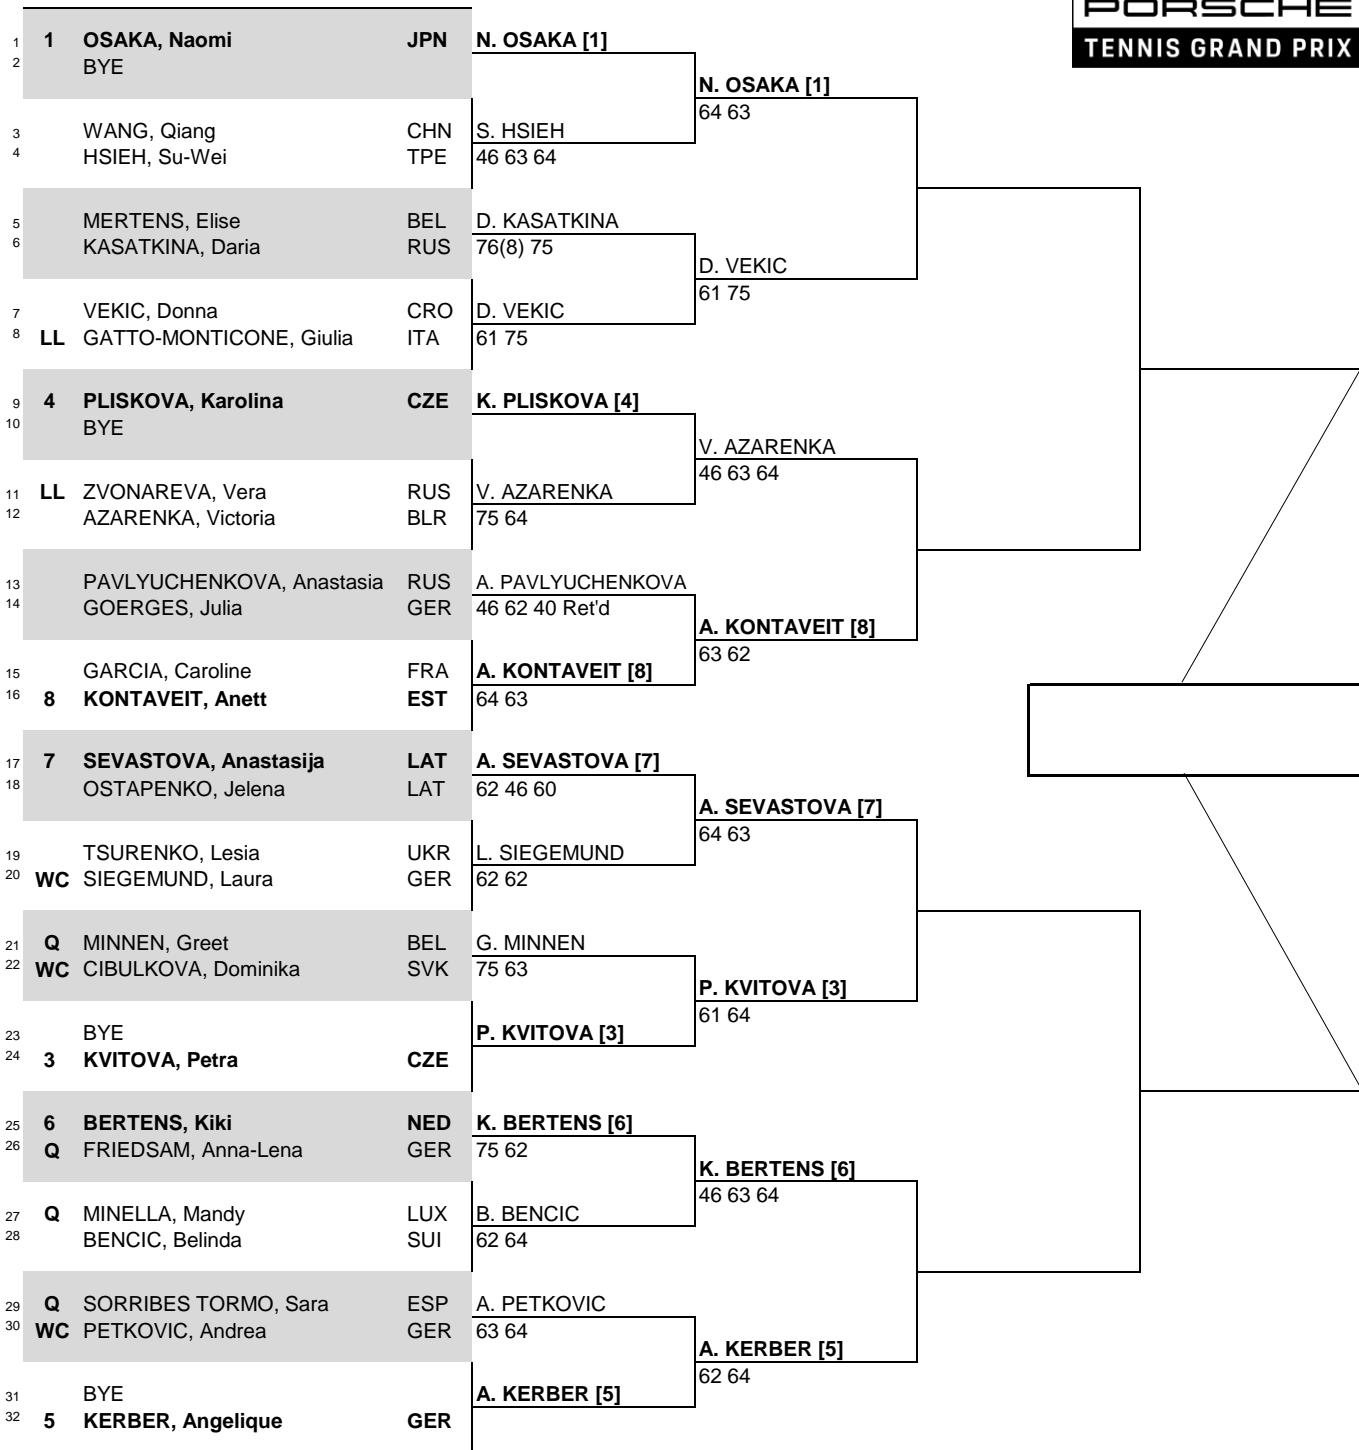

# PORSCHE Tennis Grand Prix

CITY, COUNTRY  
Stuttgart, GER

TOURNAMENT DATES  
22 - 28 April 2019

SURFACE  
Red Clay

TOTAL FINANCIAL COMMITMENT  
\$886,077

STATUS MAIN DRAW SINGLES

WTA TOUR, Inc. © Copyright 2016

SEEDED PLAYERS	RANK	PRIZE MONEY	POINTS	ALTERNATES / LUCKY LOSERS	RETIREMENTS/WALKOVERS
1 OSAKA, Naomi	1	WINNER	\$153,276	470	V. Zvonareva (LL)
2 HALEP, Simona	2	FINALIST	\$81,851	305	G. Gatto-Monticone (LL)
3 KVITOVA, Petra	3	SEMI-FINALIST	\$43,717	185	
4 PLISKOVA, Karolina	4	QUARTER-FINALIST	\$23,500	100	WITHDRAWALS
5 KERBER, Angelique	5	SECOND ROUND	\$12,602	55	G. Muguruza (GI Illness)
6 BERTENS, Kiki	7	FIRST ROUND	\$7,998	1	S. Halep (Left hip injury)
7 SEVASTOVA, Anastasija	13	FOLLOW LIVE SCORING AT			
8 KONTAVEIT, Anett	15	www.WTATENNIS.com			
LAST DIRECT ACCEPTANCE		Victoria Azarenka 48		WTA SUPERVISOR(S) Laura Ceccarelli	