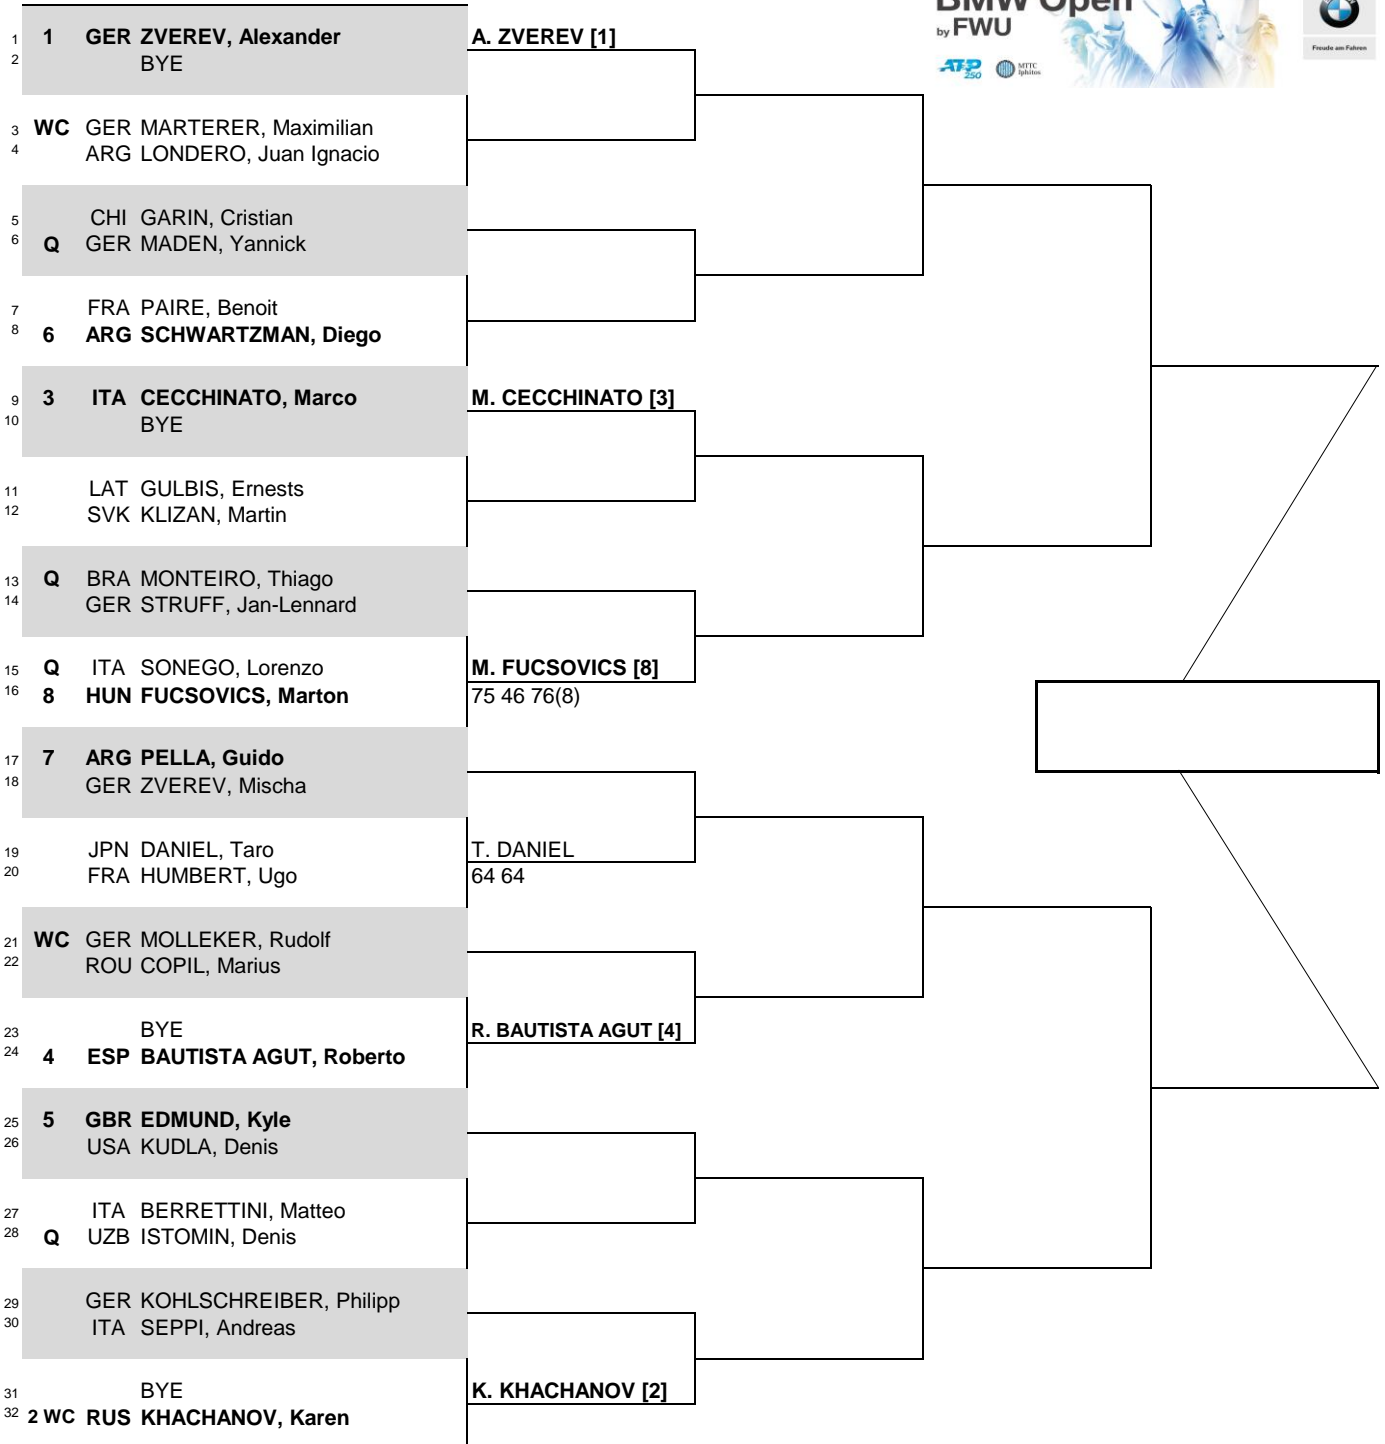

BMW Open by FWU

BMW Open by FWU

CITY, COUNTRY
Munich, Germany

TOURNAMENT DATES
29 April - 5 May 2019

SURFACE
Red Clay

TOTAL FINANCIAL COMMITMENT
€ 586,140

STATUS NAT **MAIN DRAW SINGLES**

ATP, Inc. © Copyright 2014

SEEDED PLAYERS	RANK	PRIZE MONEY	POINTS	ALTERNATES / LUCKY LOSERS	WITHDRAWALS
1 ZVEREV, Alexander	3	WINNER	€ 90,390	250	
2 KHACHANOV, Karen	13	FINALIST	€ 48,870	150	
3 CECCHINATO, Marco	17	SEMI-FINALIST	€ 26,990	90	
4 BAUTISTA AGUT, Roberto	21	QUARTER-FINALIST	€ 15,335	45	
5 EDMUND, Kyle	23	SECOND ROUND	€ 8,815	20	
6 SCHWARTZMAN, Diego	25	FIRST ROUND	€ 5,285	0	
7 PELLA, Guido	28	FOLLOW LIVE SCORING AT			
8 FUCSOVICS, Marton	36	www.ATPTour.com			
LAST DIRECT ACCEPTANCE		Gulbis, Ernest - 78		ATP SUPERVISOR(S)	Roland Herfel